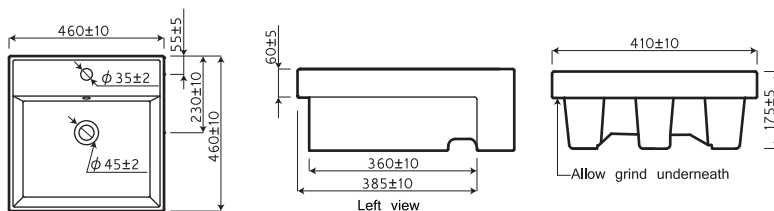

### Product Information

**Type:** Semi recessed basin

**Item code:** BA-4416-G01

**Material:** Vitreous china

**Dimension:** 460 x 460 x 175 mm

### Additional Details

**Tap hole:** 1

**With overflow:** Yes

**Guide specification:**

Vitreous china semi recessed basin with single tap hole and overflow.

### Line drawing

The inner depth is

125-130mm