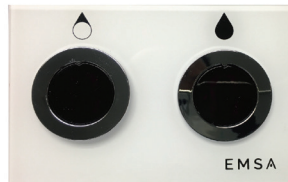

WC-SP-84-2

Product Information

Type: Toilet sensor flush with manual override for full flush + sensor button for half flush

Item code: WC-SP-84-2 (WC sensor)
WC-SP-115 (Actuator panel)

Material: ABS

Dimension: 150 x 100 x 5 mm

Additional Details

Power: AC

Available colour: Chrome

Sensor distance: 50 mm

Optional item: Glass face plate / Stainless steel face plate

For concealed cistern: WC-SP-83

Guide specification:

Pneumatic sensor dual flush with override.
Chrome finish dual flush sensor eye actuator panel.