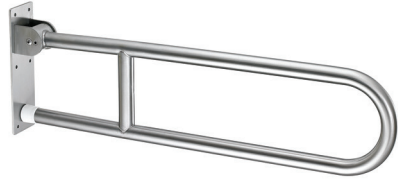

GB-2107-G00-750

Product Information

Type: Wall mounted folding grab rail

Item code: GB-2107-G00-750

Material: Stainless steel 304

Dimension: ϕ 32 x 750 x 206 mm

Additional Details

Loading: 150 kg

Thickness: 1 mm

Guide specification:

Stainless steel wall mounted folding grab rail with rectangular flange.

Line drawing